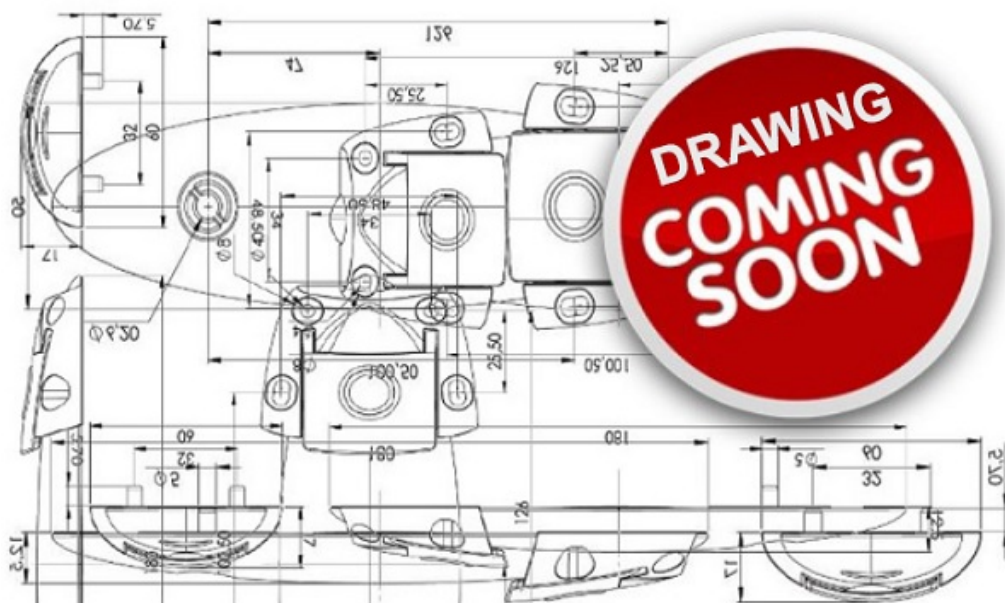

PRODUCT SHEET

Description:

Brass Door Handle ø19mm, cc 457mm, SS-Look

Item number:

17.87.041-0

Units	Box	Carton	HS Code	Barcode
Pcs.	0	10	8302415000	
				5704866074803

SISO A/S

Mileparken 11
DK-2740 Skovlunde
Denmark
VAT: DK 24786013